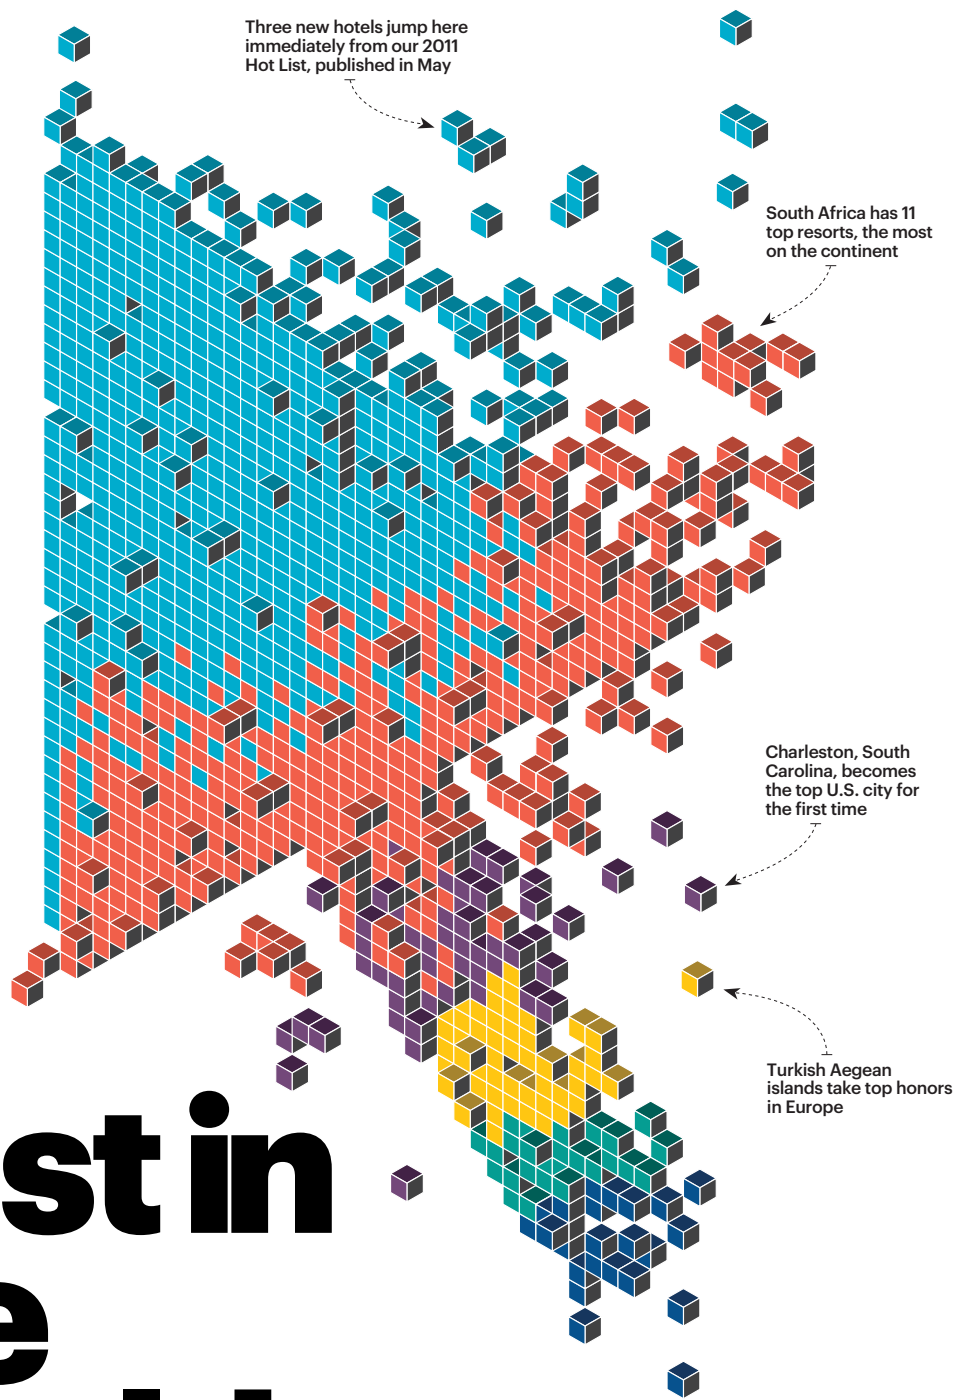

# 2011 Readers' Choice Awards

-  Hotels 665
-  Resorts 455
-  Cities 55
-  Islands 55
-  Airlines 30
-  Cruise Lines 25

## Cities, Islands, Hotels, Resorts, Cruises, Airlines

Here they are, the final winners sifted from more than 8 million votes cast in our annual Readers' Choice Awards survey, swept up together to form travel's apex of excellence. Each cube represents one of the 1,285 top scorers who arrived at their allotted place on the following pages (color coded by category).