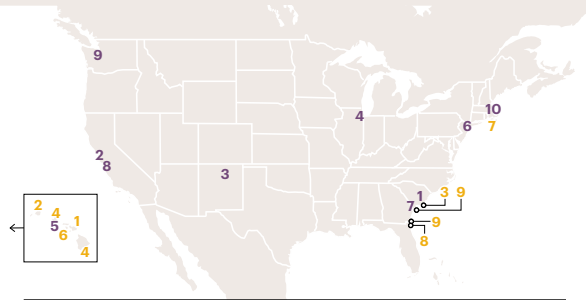

## Cities, Islands, Hotels, Resorts, Cruises, Airlines

Here they are, the final winners sifted from more than 8 million votes cast in our annual Readers' Choice Awards survey, swept up together to form travel's apex of excellence. Each cube represents one of the 1,285 top scorers who arrived at their allotted place on the following pages (color coded by category).

**TOP 10 CITIES**

- 1 Charleston, S.C. 84.7
- 2 San Francisco 83.7
- 3 Santa Fe 83.0
- 4 Chicago 82.2
- 5 Honolulu 80.9
- 6 New York 80.8
- 7 Savannah 79.1
- 8 Carmel, Calif. 78.5
- 9 Seattle 78.4
- 10 Boston 78.0

**TOP 10 ISLANDS**

- 1 Maui 92.1
- 2 Kauai 90.0
- 3 Kiawah, S.C. 86.6
- 4 Big Island 85.8
- 4 Oahu 85.8
- 6 Lanai 84.6
- 7 Nantucket 82.4
- 8 Amelia Island, Fla. 81.1
- 9 Cumberland Island, Ga. 80.2
- 9 Hilton Head, S.C. 80.2